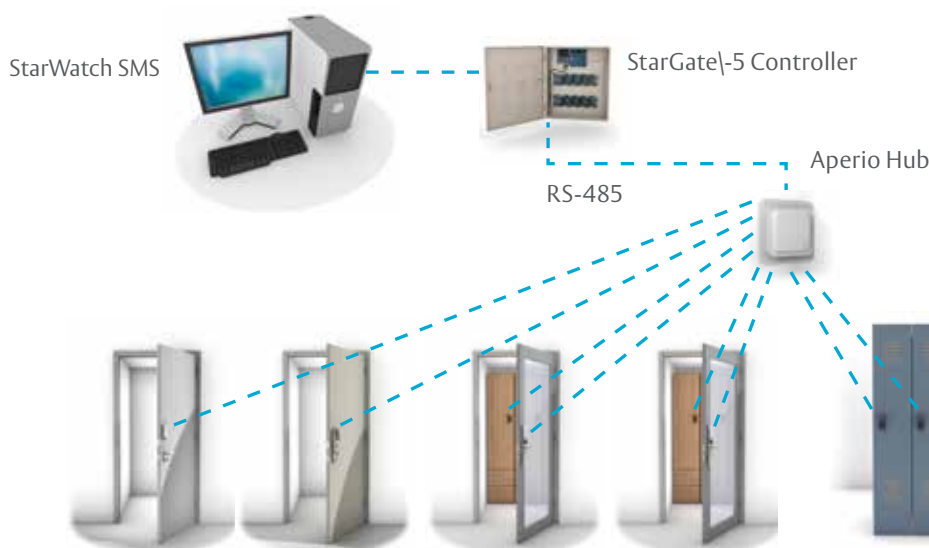

Aperio® Wireless Lock Technology

ASSA ABLOY
Opening Solutions

The global leader in
door opening solutions

The StarWatch™ SMS platform and ASSA ABLOY Aperio-enabled locks give you the flexibility to expand your access control system to almost every opening in your facility.

StarWatch allows you to deploy IP-based access control alongside ASSA ABLOY electronic locks, ensuring your entire security infrastructure is managed and monitored from a single application. With StarWatch, security and facility managers are now able to:

- Easily manage cardholders with access to both traditional and Aperio-enabled wireless doors, including all of their access rights.
- Monitor activity and run historical reports across all their doors, rather than working with separate applications.
- View all Aperio-enabled electronic lock events linked with live and recorded video, resulting in a reduction of false alarms and greater situational awareness.

Aperio is a global wireless solution, available in a range of lock types to support various types of openings as well as local requirements in regions throughout the world